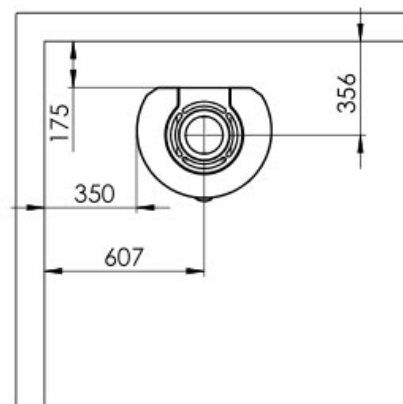

Serie	Scan-Line 900
Description	Steel / Stone

The same data applies to  
Scan-Line 900 with glass front

	Casted top	Stone
<b>H</b>	1191	1211