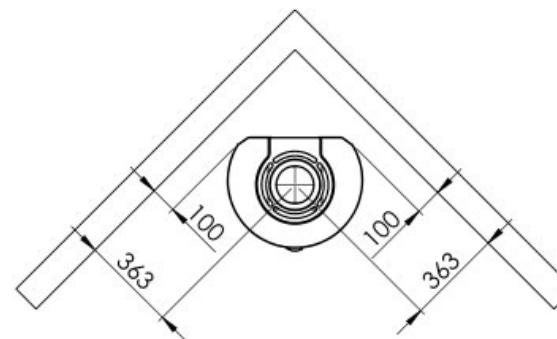

Serie	Scan-Line 900
Description	Steel / Stone

The same data applies to  
Scan-Line 900 with glass front

	Casted top	Stone
<b>H</b>	1191	1211